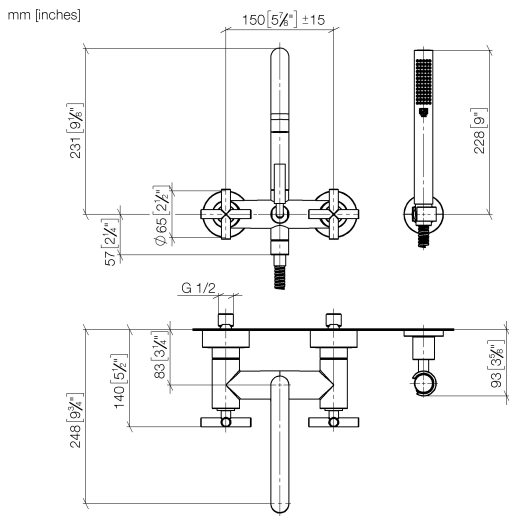

25 133 892

- spout: circular, air-enriched flow
- max. flow 22 l/min at 3 bar flow pressure
- Hand shower: COMPACT RAIN, max. flow rate 6.8 l/min (at 3 bar)
- complete hand shower set with anti-scale system
- 240mm projection
- rotary diverter for bath/shower
- slide-on rosettes Ø 65 mm
- rosette for shower holder Ø 50mm
- 1/2" connection
- gauge 150 mm - 15 mm
- metal shower hose 1250mm with integrated anti-twist protection

Intrinsic protection against back flow.

Stand pipes combination possible on request (x-TRA SERVICE).

	Chrome	25 133 892-00
	Brushed Platinum	25 133 892-06
	Platinum	25 133 892-08
	Dark Chrome	25 133 892-19
	Brushed Durabronze (23kt Gold)	25 133 892-28
	Matte Black	25 133 892-33
	Brushed Champagne (22kt Gold)	25 133 892-46
	Champagne (22kt Gold)	25 133 892-47
	Brushed Chrome	25 133 892-93
	Brushed Dark Platinum	25 133 892-99

25 133 892

Flow rate chart

Certificates

WRAS_2210004. LGA_18933. Belgaqua_21-026-27_4.

25 133 892

Parts for other finishes can be found here: [Brushed](#) [Platinum](#)

Spare parts list

No.	Item Number	Name	Quantity used	Delivery time
1	25 100 892-00	TARA Bath mixer for wall mounting - Chrome	1	-
Spare part can no longer be ordered, please order the replacement item				
2	90 14 20 026 00 90	seal	1	2
3	28 050 892-00	TARA Wall bracket - Chrome	1	10
4	90 30 02 072 00-00	Metal shower hose 1/2" x 3/8" x 1250 mm - Chrome	1	10
5	90 12 11 140 30-00	shower	1	10