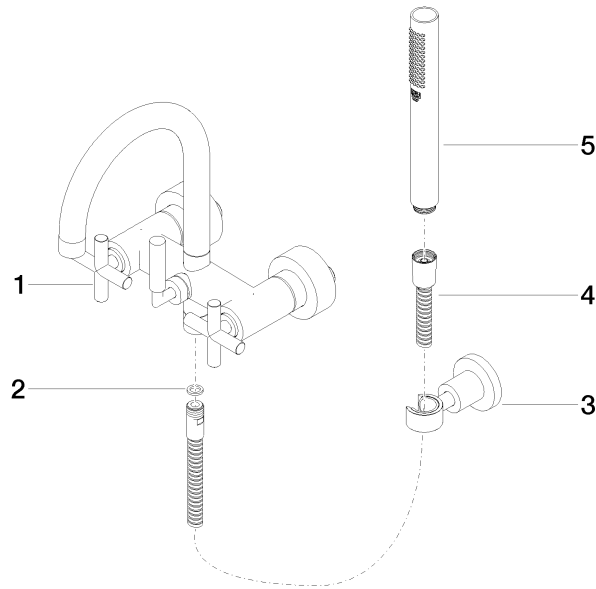

25 133 892

- spout: circular, air-enriched flow
- max. flow 22 l/min at 3 bar flow pressure
- Hand shower: COMPACT RAIN, max. flow rate 6.8 l/min (at 3 bar)
- complete hand shower set with anti-scale system
- 240mm projection
- rotary diverter for bath/shower
- slide-on rosettes Ø 65 mm
- rosette for shower holder Ø 50mm
- 1/2" connection
- gauge 150 mm - 15 mm
- metal shower hose 1250mm with integrated anti-twist protection

25 133 892

Flow rate chart

Certificates

WRAS_2210004. LGA_18933. Belgaqua_21-026-27_4.

25 133 892

Parts for other finishes can be found here: [Brushed](#) [Platinum](#)

Spare parts list

No.	Item Number	Name	Quantity used	Delivery time
1	25 100 892-00	TARA Bath mixer for wall mounting - Chrome	1	-
Spare part can no longer be ordered, please order the replacement item				
2	90 14 20 026 00 90	seal	1	2
3	28 050 892-00	TARA Wall bracket - Chrome	1	10
4	90 30 02 072 00-00	Metal shower hose 1/2" x 3/8" x 1250 mm - Chrome	1	10
5	90 12 11 140 30-00	shower	1	10